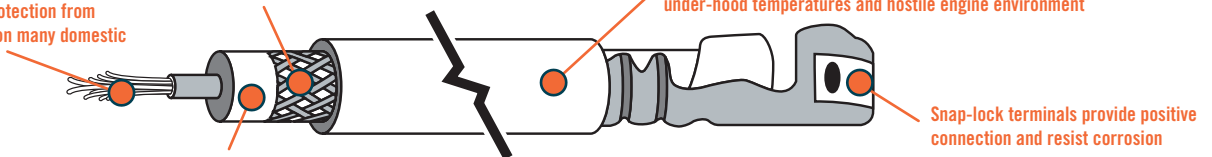

## Ignition Wire Set

Worldparts Ignition Wire are designed to provide a combination of skilled engineering, high quality materials and dedicated workmanship to create a powerful difference in performance, fuel economy and long service life.

OE style conductive silicone core provides unsurpassed thermal protection from premature failure – OE on many domestic vehicles since 1960

Fiberglass braid provides strength and flexibility

Silicone jacket provides thermal protection from high under-hood temperatures and hostile engine environment

EOPM insulation protects core and prevents voltage from leaking

Snap-lock terminals provide positive connection and resist corrosion